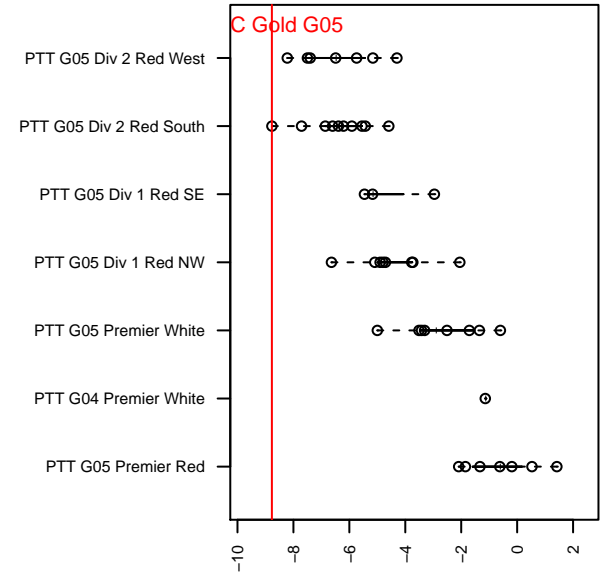

**attack and defense rating
relative to others at age
and all opponents in last 13 months**