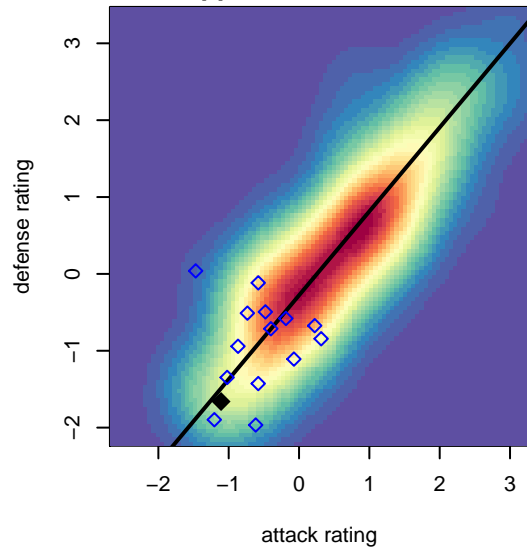

**attack and defense rating
relative to others at age
and all opponents in last 13 months**