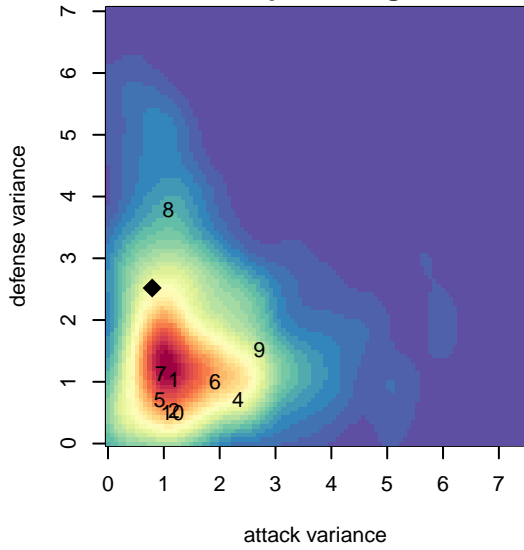

FCC Gold G05

, OR
 G05 total strength=403
 attack=0.33 defense=0.19
 fall league = PTT G05 Div 2 Red South
 spr league = Spr OYS G05 Div 2 White

alt names used:
 FCC 05G Gold
 FCC 05G Gold

Venues played:
 2017 PTT G05 Division 2 Red South
 2017 Spr OYS G05 Division 2 White

FCC Gold G05
 Dots are actual minus expected GF (blue circles) and GA (red triangles).
 Blue line is smoothed change in attack strength. Red is smoothed change in defense strength.

**attack and defense variance (black dot)
relative to other teams
and top 10 in region**