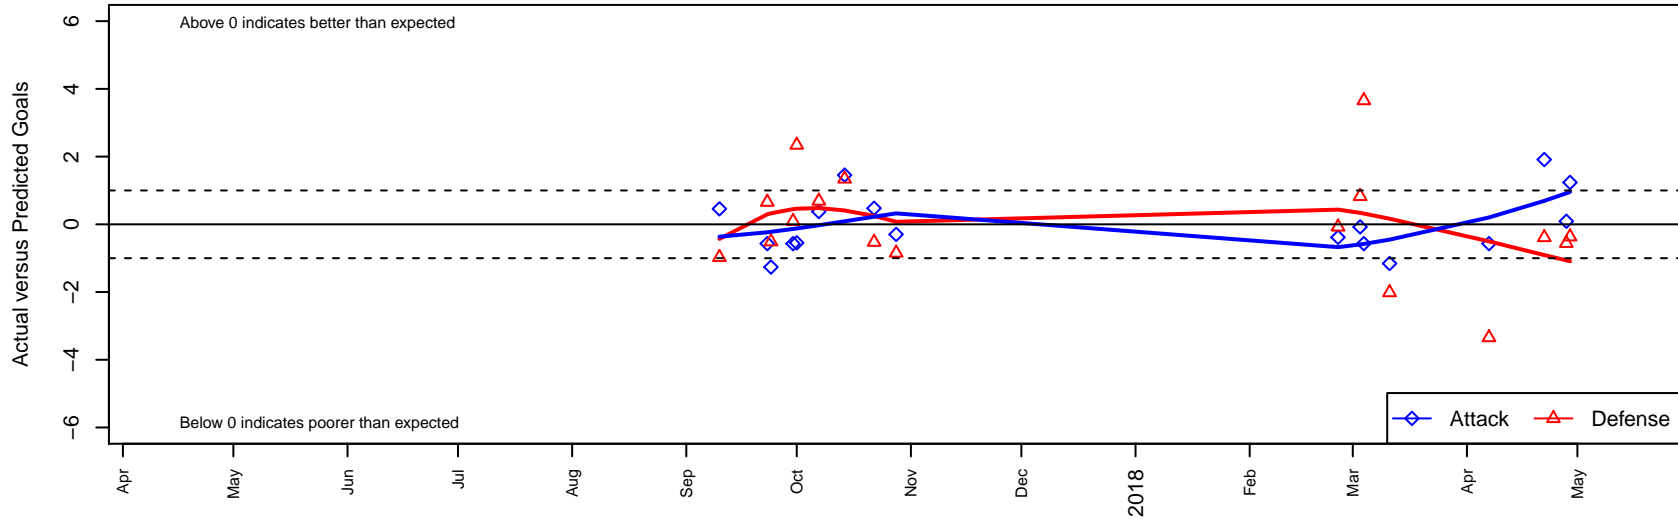

FCC Gold G05

, OR
 G05 total strength=403
 attack=0.33 defense=0.19
 fall league = PTT G05 Div 2 Red South
 spr league = Spr OYS G05 Div 2 White

alt names used:
 FCC 05G Gold
 FCC 05G Gold

Venues played:
 2017 PTT G05 Division 2 Red South
 2017 Spr OYS G05 Division 2 White

FCC Gold G05
 Dots are actual minus expected GF (blue circles) and GA (red triangles).
 Blue line is smoothed change in attack strength. Red is smoothed change in defense strength.

**attack and defense variance (black dot)
relative to other teams
and top 10 in region**